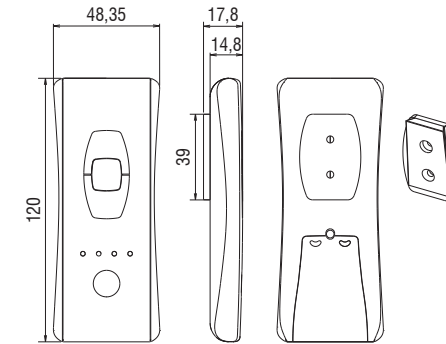

## FEATURES

Remote control mono directional 433,42MHz

- **Technology:** Radio mono directional 433,42MHz
- **Transmission frequency:** 433,42MHz
- **Range:** 20 m with 2 support walls in between
- **Certi cations:** CE
- **Made in Tunisia**

## DIMENSIONS

AZ 1CH

AZ 5CH

## TECHNICAL DATA

REFERENCE	CUSTOMER REFERENCE	DESIGNATION	COLOUR	NR. CHANNELS	INSULATION CLASS	PROTECTION DEGREE	POWER SUPPLY OR BATTERY	TEMPERATURE WORKING RANGE	DIMENSIONS (LxWxH)	WEIGHT	MADE IN	FORECAST ANNUAL VOLUMES
9800422	/	AZ 1CH	White	1	III	IP 30	3V lithium battery CR2430	0° C / + 40°C		80 gr.	Tunisia	1000
9800423	/	AZ 5CH	White	5	III	IP 30	3V lithium battery CR2430	0° C / + 40°C		80 gr.	Tunisia	500