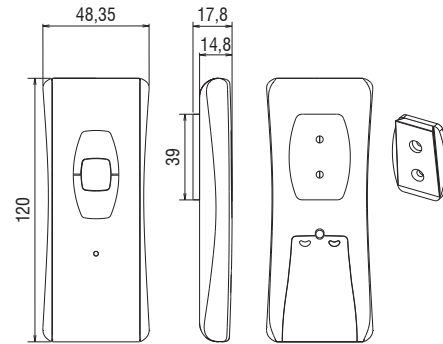

## DIMENSIONS

AZ 1CH

AZ 5CH

## TECHNICAL DATA

REFERENCE	CUSTOMER REFERENCE	DESIGNATION	COLOUR	NR. CHANNELS	INSULATION CLASS	PROTECTION DEGREE	POWER SUPPLY OR BATTERY	TEMPERATURE WORKING RANGE	DIMENSIONS (LxWxH)	WEIGHT	MADE IN	FORECAST ANNUAL VOLUMES
9800422	/	AZ 1CH	White	1	III	IP 30	3V lithium battery CR2430	0° C / + 40°C		80 gr.	Tunisia	1000
9800423	/	AZ 5CH	White	5	III	IP 30	3V lithium battery CR2430	0° C / + 40°C		80 gr.	Tunisia	500